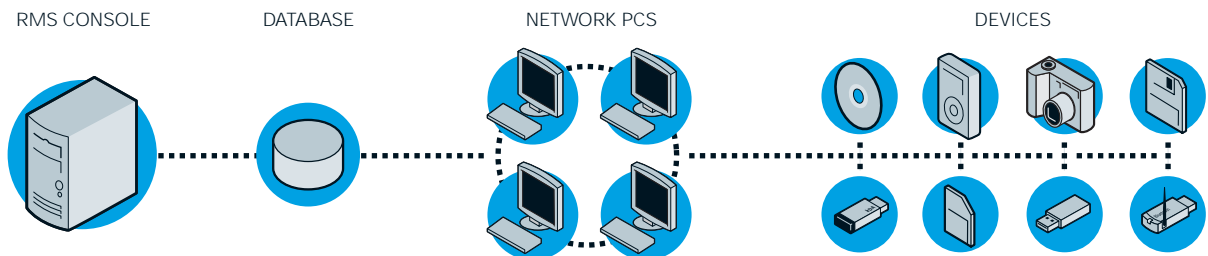

EXTEND YOUR INFORMATION SECURITY REACH TO REMOVABLE MEDIA AND MOBILE DEVICES

LyncRMS Discover & Audit – Removable Media provides organizations with a comprehensive solution to track the use of removable media devices that connect to an enterprise computer and log file transactions.

Expand the reach of your security solution to removable media devices:

- ⊕ Discover all removable media devices connecting to the network
- ⊕ Audit all hardware details of devices connecting
- ⊕ Create a log of all file transactions between the network and removable media devices.

HOW IT WORKS

DISCOVER DEVICES